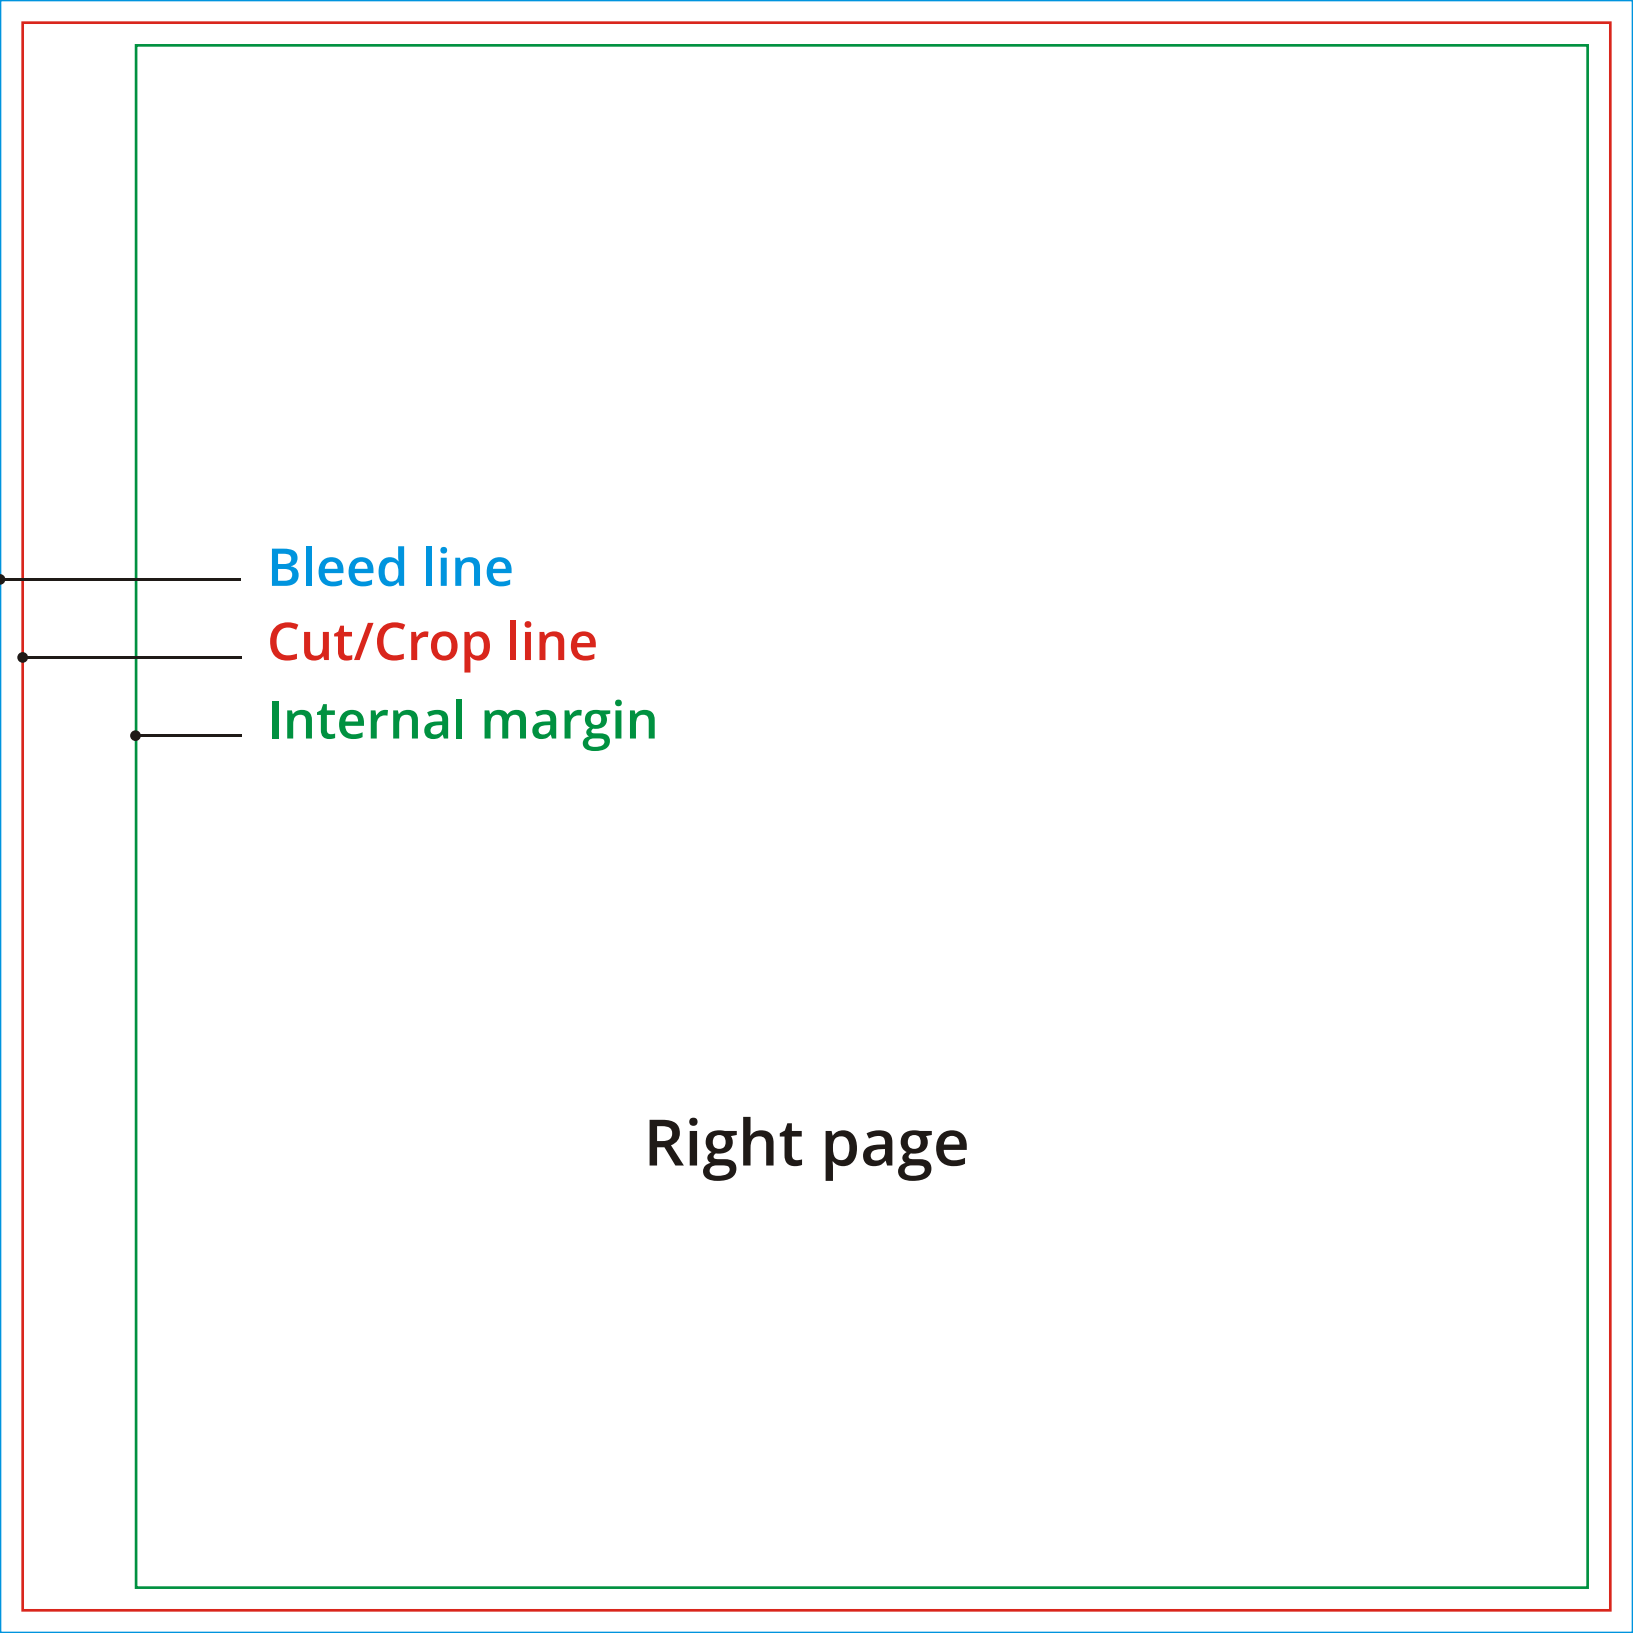

Left page

Bleed line  
Cut/Crop line  
Internal margin

The diagram illustrates the layout of a left page with three distinct lines on the right side. From the inside out, these are: a green line representing the internal margin, a red line representing the cut/crop line, and a blue line representing the bleed line. Each line is accompanied by a horizontal pointer line and a text label on the right side of the page.

Bleed line

Cut/Crop line

Internal margin

Right page