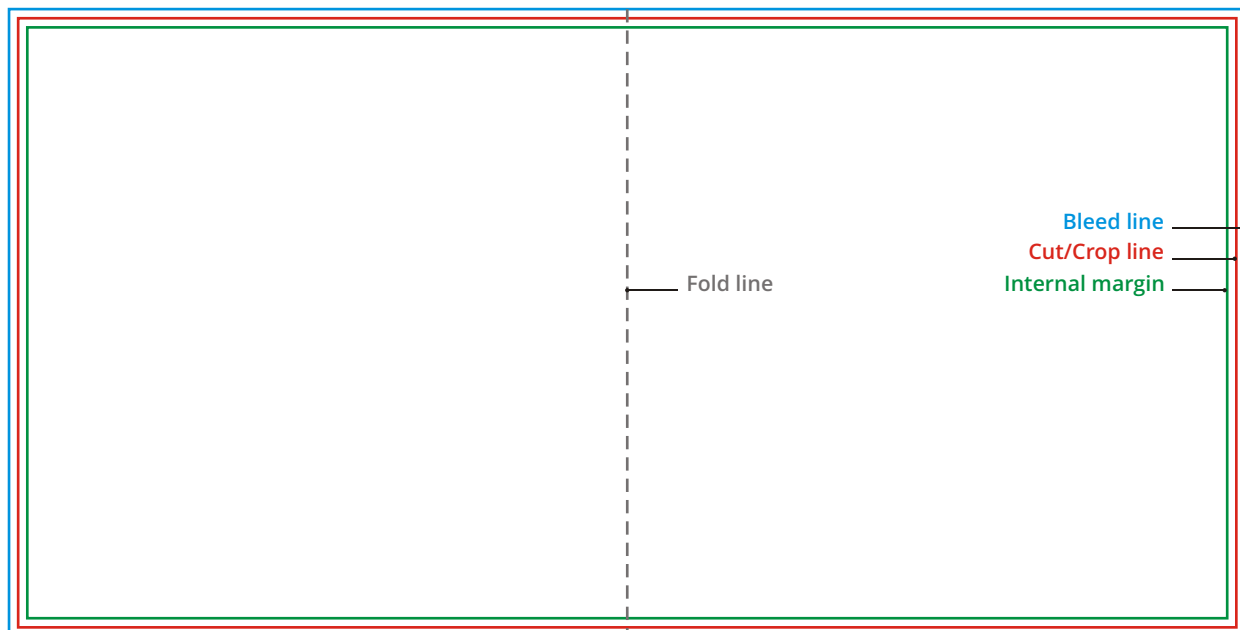

Album 20x20cm

Preparing files for printing

Size

Net size (opened) 400 x 200mm

Finished size (Net Size) is the size of the album you get.

Gross size 406 x 206 mm

Gross size is the net size with added bleeds.

The bleed will be trimmed off.

All bleeds are 3mm.

Internal margin

3 mm away from trim line.

Graphics and text should be at least 3mm away from the trim line towards the inside of the album.

Proper Margin prevents text and graphics from being trimmed.

Cut/Crop line

Cut/Crop line indicates album final size.

Bleed line

Album size extended 3mm beyond the cut/crop line.

All elements should be dragged to this line to avoid „white line effect“ after trimming.

Colours and resolution

For printing all files should be prepared in RGB.

Recommended resolution is 320 or 640 dpi.